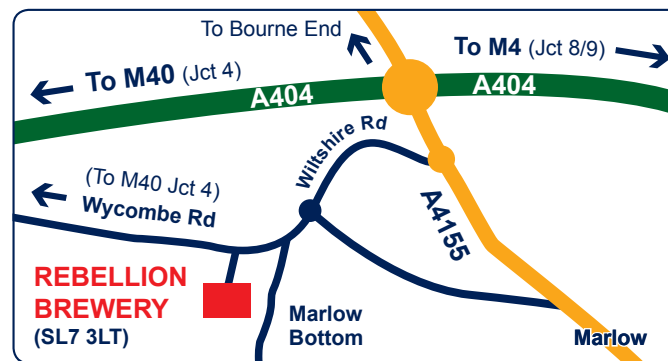

Date: Amount Paid:

Membership Number:

HOW TO FIND US:

Rebellion Brewery Membership Club

Drink beer, at home, fresh from the brewery

4500 members can't be wrong!

01628 476594

Visit our website: